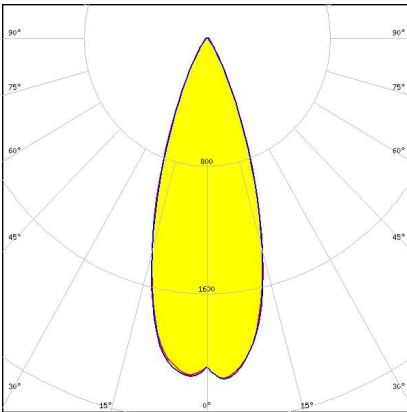

PRODUCTS:

CP17972_ AMY-35-W-B

Dimensions: 34.9 mm x 34.9 mm

Height: 10.95 mm

~36° wide beam. Assembly with holder B compatible with Ø35 mm BJB and B+W connectors. Black version.