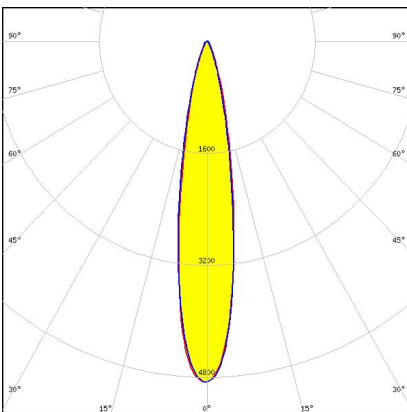

#### C17797\_AMY-35-WW

**Dimensions: 34.9 mm x 34.9 mm**  
**Height: 8.51 mm**  
~60° wide beam

#### C17796\_AMY-35-W

**Dimensions: 34.9 mm x 34.9 mm**  
**Height: 8.52 mm**  
~36° wide beam

#### C17795\_AMY-35-M

**Dimensions: 34.9 mm x 34.9 mm**  
**Height: 8.52 mm**  
~24° medium beam

#### C17794\_ AMY-35-S

**Dimensions: 34.9 mm x 34.9 mm**  
**Height: 8.52 mm**  
~18° spot beam