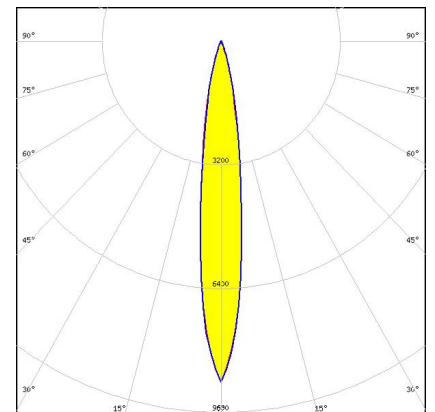

CP17970_ AMY-35-S-B

Dimensions: 34.9 mm x 34.9 mm
Height: 10.97 mm
~18° spot beam. Assembly with holder B compatible with Ø35 mm BJB and B+W connectors. Black version.