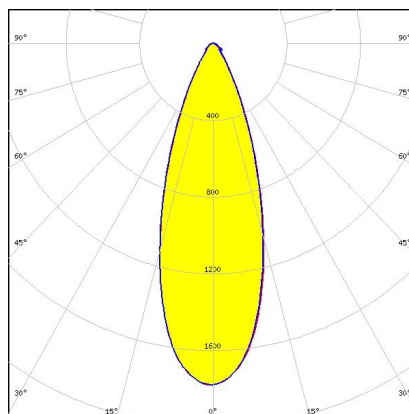

### AMY-35

Ø35 mm variant optimized for 6 mm LES size COBs

#### C17797\_AMY-35-WW

**Dimensions: 34.9 mm x 34.9 mm**  
**Height: 8.51 mm**  
~60° wide beam

#### C17796\_AMY-35-W

**Dimensions: 34.9 mm x 34.9 mm**  
**Height: 8.52 mm**  
~36° wide beam

#### C18491\_ AMY-35-O

**Dimensions: 34.9 mm x 34.9 mm**  
**Height: 8.52 mm**  
~20 + 50° oval beam