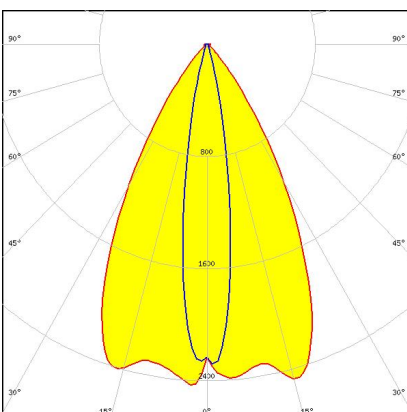

CP18496_ AMY-35-O-B

Dimensions: mm x mm
Height: mm
~20 + 50° oval beam. Assembly with holder B compatible with Ø35 mm BJB and B+W connectors. Black version.