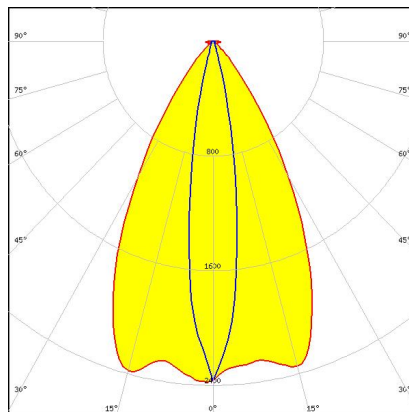

C18491_ AMY-35-O

Dimensions: 34.9 mm x 34.9 mm
Height: 8.52 mm
~20 + 50° oval beam