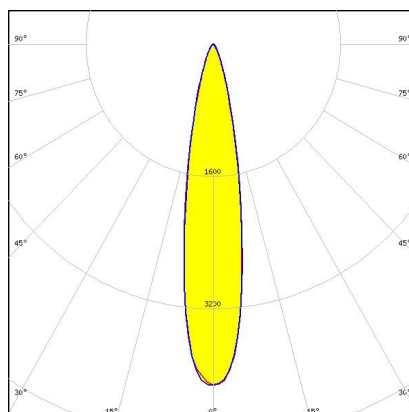

#### C17794\_ AMY-35-S

**Dimensions: 34.9 mm x 34.9 mm**  
**Height: 8.52 mm**  
~18° spot beam

#### C18491\_ AMY-35-O

**Dimensions: 34.9 mm x 34.9 mm**  
**Height: 8.52 mm**  
~20 + 50° oval beam

#### CP17970\_ AMY-35-S-B

**Dimensions: 34.9 mm x 34.9 mm**  
**Height: 10.97 mm**  
~18° spot beam. Assembly with holder B compatible with Ø35 mm BJB and B+W connectors. Black version.

#### AMY-35-ZOOM

**Dimensions: 34.9 mm x 34.9 mm**  
**Height: 14.91 mm**  
Infinitely adjustable beam from 20 to 50 degrees. Assembly with holder B compatible with Ø35 mm BJB and B+W connectors. Black version.