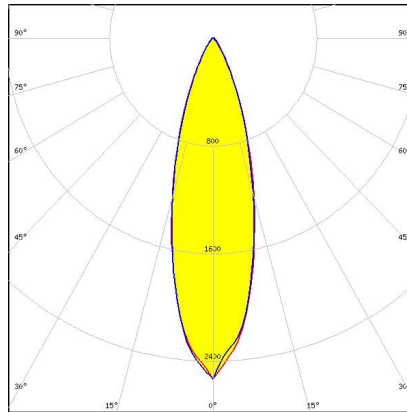

#### CP17973\_ AMY-35-WW-B

**Dimensions: 34.9 mm x 34.9 mm**  
**Height: 10.95 mm**  
~60° wide beam. Assembly with holder B compatible with Ø35 mm BJB and B+W connectors. Black version.

#### CP17972\_ AMY-35-W-B

**Dimensions: 34.9 mm x 34.9 mm**

**Height: 10.95 mm**

~36° wide beam. Assembly with holder B compatible with Ø35 mm BJB and B+W connectors. Black version.

#### CP17971\_ AMY-35-M-B

**Dimensions: 34.9 mm x 34.9 mm**

**Height: 10.95 mm**

~24° medium beam. Assembly with holder B compatible with Ø35 mm BJB and B+W connectors. Black version.

### GENERAL INFORMATION:

NOTE: The typical beam angle will be changed by different color, chip size and chip position tolerance. The typical total beam angle is the full angle measured where the luminous intensity is half of the peak value.