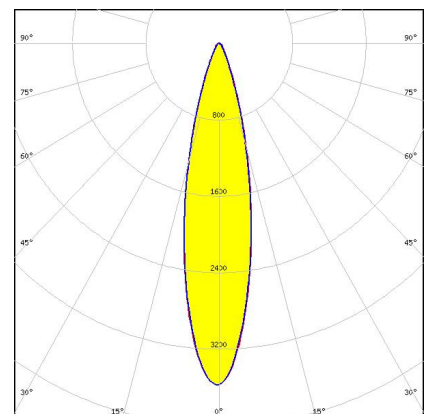

#### C17797\_AMY-35-WW

**Dimensions: 34.9 mm x 34.9 mm**  
**Height: 8.51 mm**  
~60° wide beam

#### C17796\_AMY-35-W

**Dimensions: 34.9 mm x 34.9 mm**  
**Height: 8.52 mm**  
~36° wide beam

#### C17795\_AMY-35-M

**Dimensions: 34.9 mm x 34.9 mm**  
**Height: 8.52 mm**  
~24° medium beam

#### C18491\_ AMY-35-O

**Dimensions: 34.9 mm x 34.9 mm**  
**Height: 8.52 mm**  
~20 + 50° oval beam