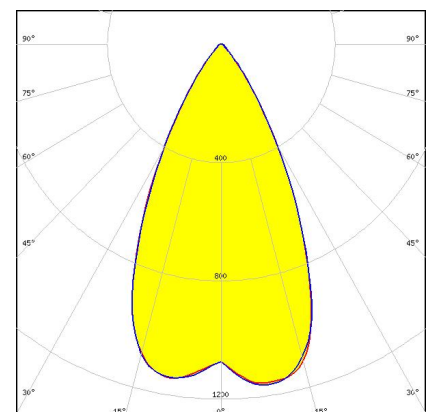

CP17973_ AMY-35-WW-B

Dimensions: 34.9 mm x 34.9 mm
Height: 10.95 mm
~60° wide beam. Assembly with holder B compatible with Ø35 mm BJB and B+W connectors. Black version.