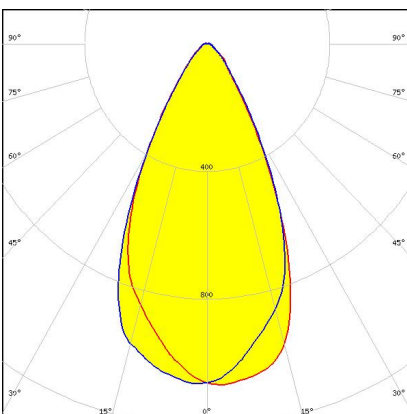

### AMY-35

Ø35 mm variant optimized for 6 mm LES size COBs

#### C17797\_AMY-35-WW

**Dimensions: 34.9 mm x 34.9 mm**  
**Height: 8.51 mm**  
~60° wide beam

#### C17796\_AMY-35-W

**Dimensions: 34.9 mm x 34.9 mm**  
**Height: 8.52 mm**  
~36° wide beam

#### C18491\_ AMY-35-O

**Dimensions: 34.9 mm x 34.9 mm**  
**Height: 8.52 mm**  
~20 + 50° oval beam